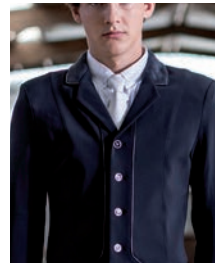

SOCKS

AVAILABILITY
MARCH 2018 (CHO016)
SEPT. 2018 (CHOW018)

SIZES
36-39 / 40-43 / 44-47

TIE

AVAILABILITY
FEBRUARY - MARCH 2018

UNIC SIZE

CRAW015 WHITE